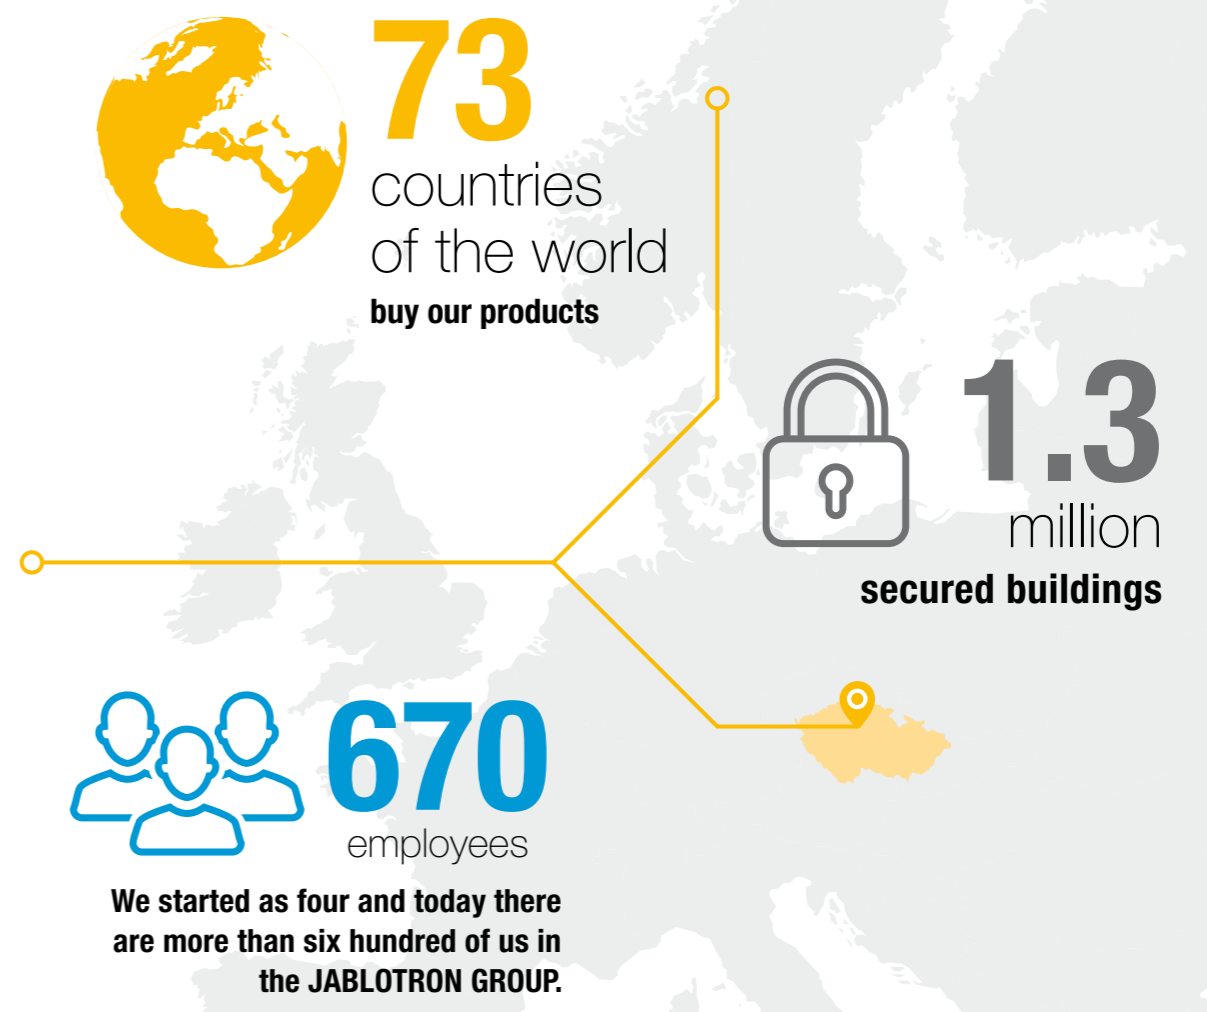

## Looking for installers?

Contact one of our local business partners, who cooperate with our large network of certified installers.

For more information  
[www.jablotron.com](http://www.jablotron.com)

# ABOUT JABLOTRON

**We create smart products that are easy to use**

We are a purely Czech technological company with our own development and production and tradition since 1990. Together with another two dozen companies we form the JABLOTRON GROUP. We offer modern solutions for the protection of property, health and security of our customers. We always emphasize the user comfort of our products.