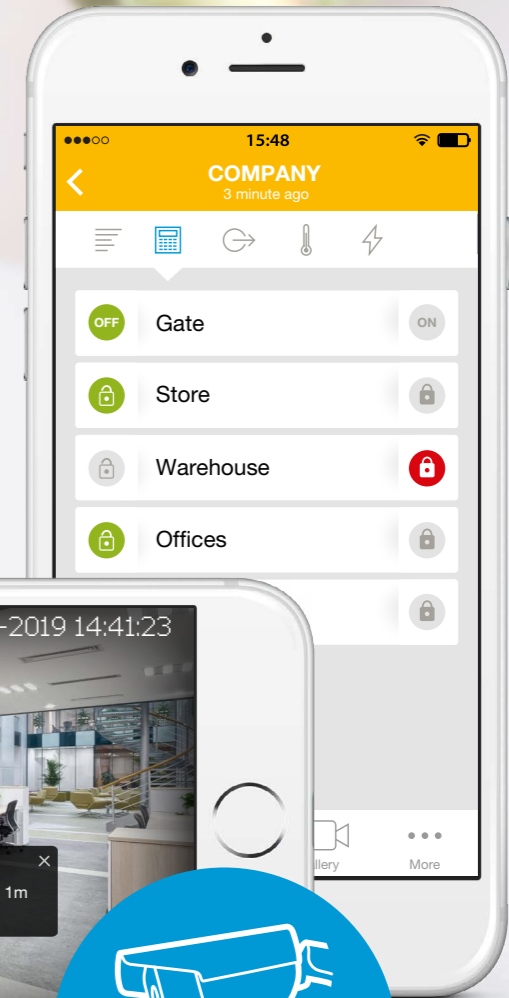

## Manage your company in a different way

Mobile application

Keyfob

Smart watch

# Be informed everywhere you are by MyJABLOTRON

No matter whether you have a meeting, are on a business trip or holiday, you will not miss anything. If anything happens in your company, the MyJABLOTRON application will notify you immediately and send a photo or a video.

## The same control principle

The application is as easy to control as the wall-mounted alarm keypad. No matter whether you want to remotely set your warehouse or open the entrance gate.