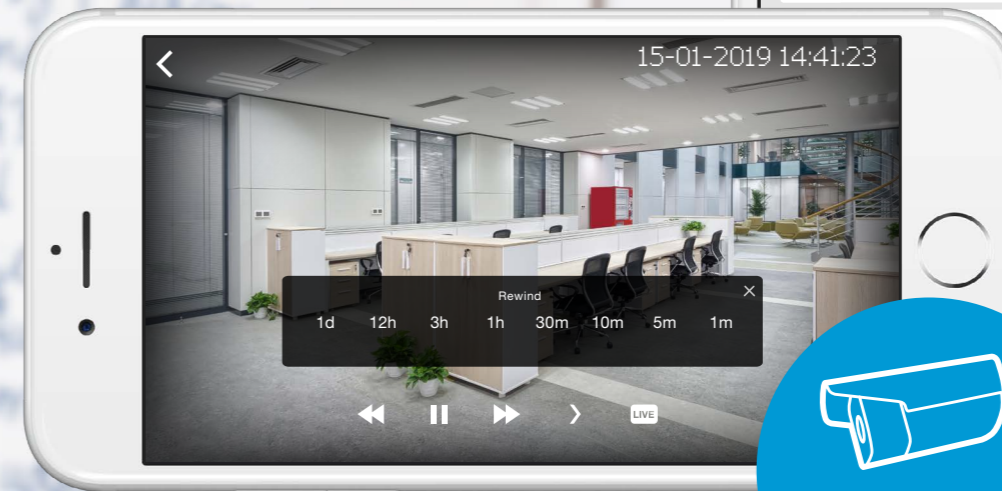

## Manage your company in a different way

Mobile application

Keyfob

Smart watch

## The same control principle

The application is as easy to control as the wall-mounted alarm keypad. No matter whether you want to remotely set your warehouse or open the entrance gate.