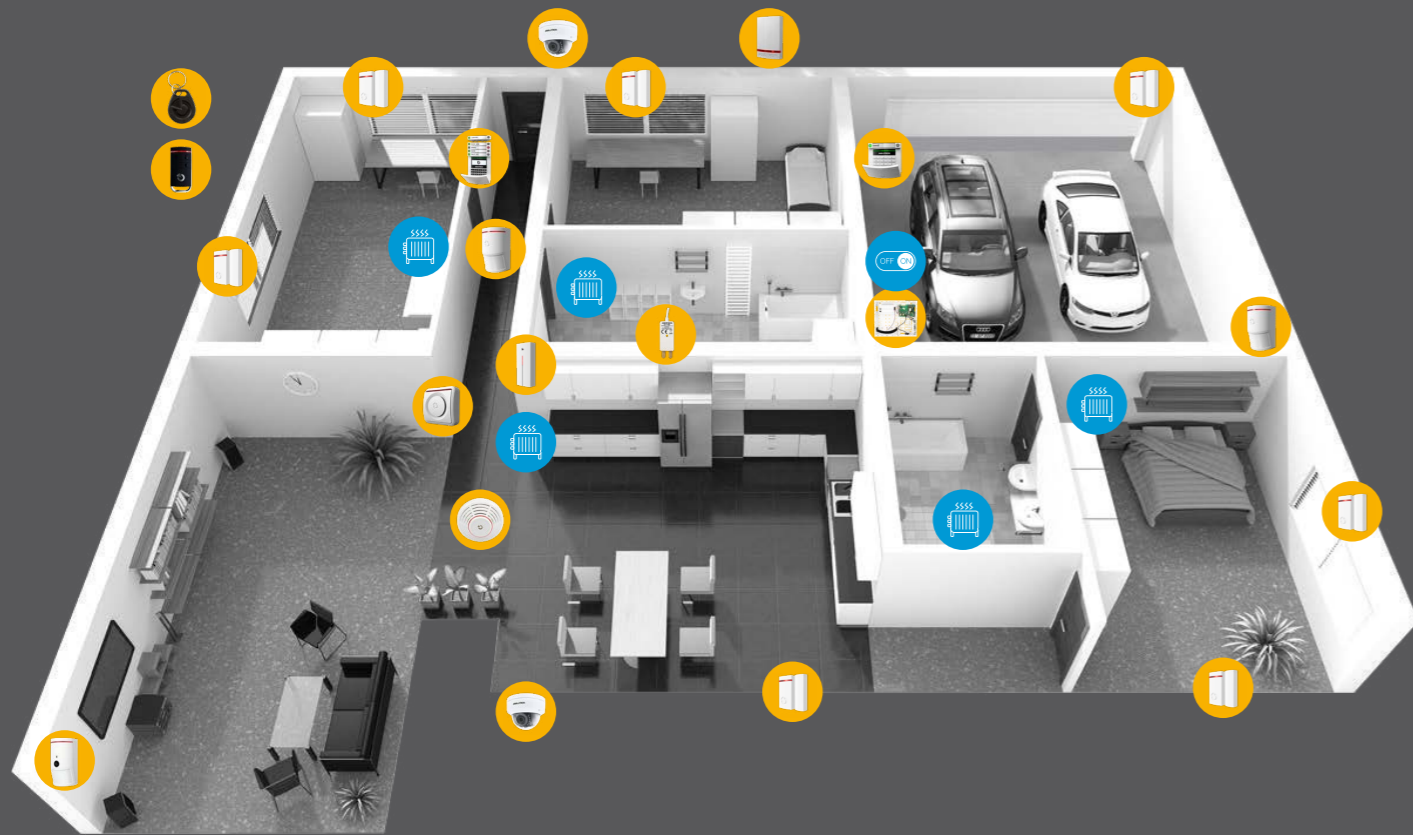

FIRE

A sensor identifies smoke or an increased temperature in the room. The alarm immediately activates a siren and informs the Alarm Receiving Centre, which will summon the fire brigade.

You are immediately informed about every event with PUSH notification, an SMS message or call. The system informs the Alarm Receiving Centre at the same time.

FLOOD

A detector registers a water leak and the system closes its supply. This way, possible flooding and bigger damage can be prevented.

Sample installation for a family house

No matter whether you decide on a wired or wireless solution, to determine the range and exact price of the installation, the building must be inspected by a certified installation partner.

CONTROL PANEL

The control brain that informs you about an alarm or about the return of the children from school. In addition, it manages the entire system based on your instructions.

INTERNAL SIREN

It sounds in case of an alarm, discouraging burglars and alerting the user. Besides, it also fulfills the function of a doorbell.