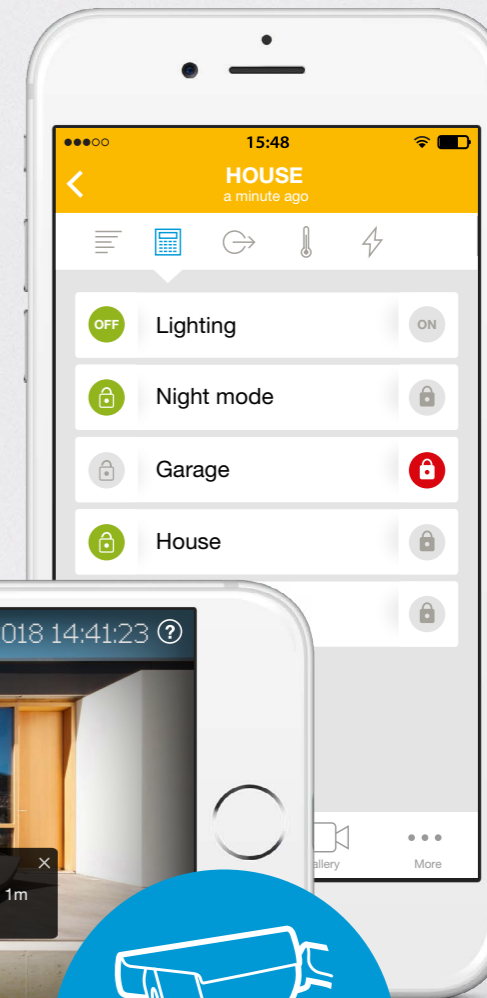

Control your home in other ways

Mobile application

Smart watch

Remote control

Keep up to date from anywhere with MyJABLOTRON

No matter whether you are on holiday or in a queue in a supermarket, you can operate your alarm and all devices remotely. And if anything happens at your home, the application will inform you immediately, ideally with a video or photo on the spot.

Easy operation

The application is as easy to control as the keypad. No matter whether you want to set your garage remotely or switch on the heating before you arrive.

Notification of events

By PUSH notifications, e-mails or SMSes, you are immediately informed about any alarms, but also temperature drops.

Latest information

View all camera recordings or photos, which can be easily downloaded into your phone. In the app, you can also check the history of events or electricity consumption.

BASIC FUNCTIONS

Video sequence

One-minute video of every event

3 or 7-day recording

24-hour recording of every day

Livestream

Online reporting in real time

Download the app free

Comfortable and economical living

The JABLOTRON 100+ also provides smart functions that will make it easier for you and your wallet. Not only can you control individual devices from the same spot as the alarm, but you can also plan all actions in advance. And if you want to make your life as easy as possible, use one key to activate multiple related actions at the same time.