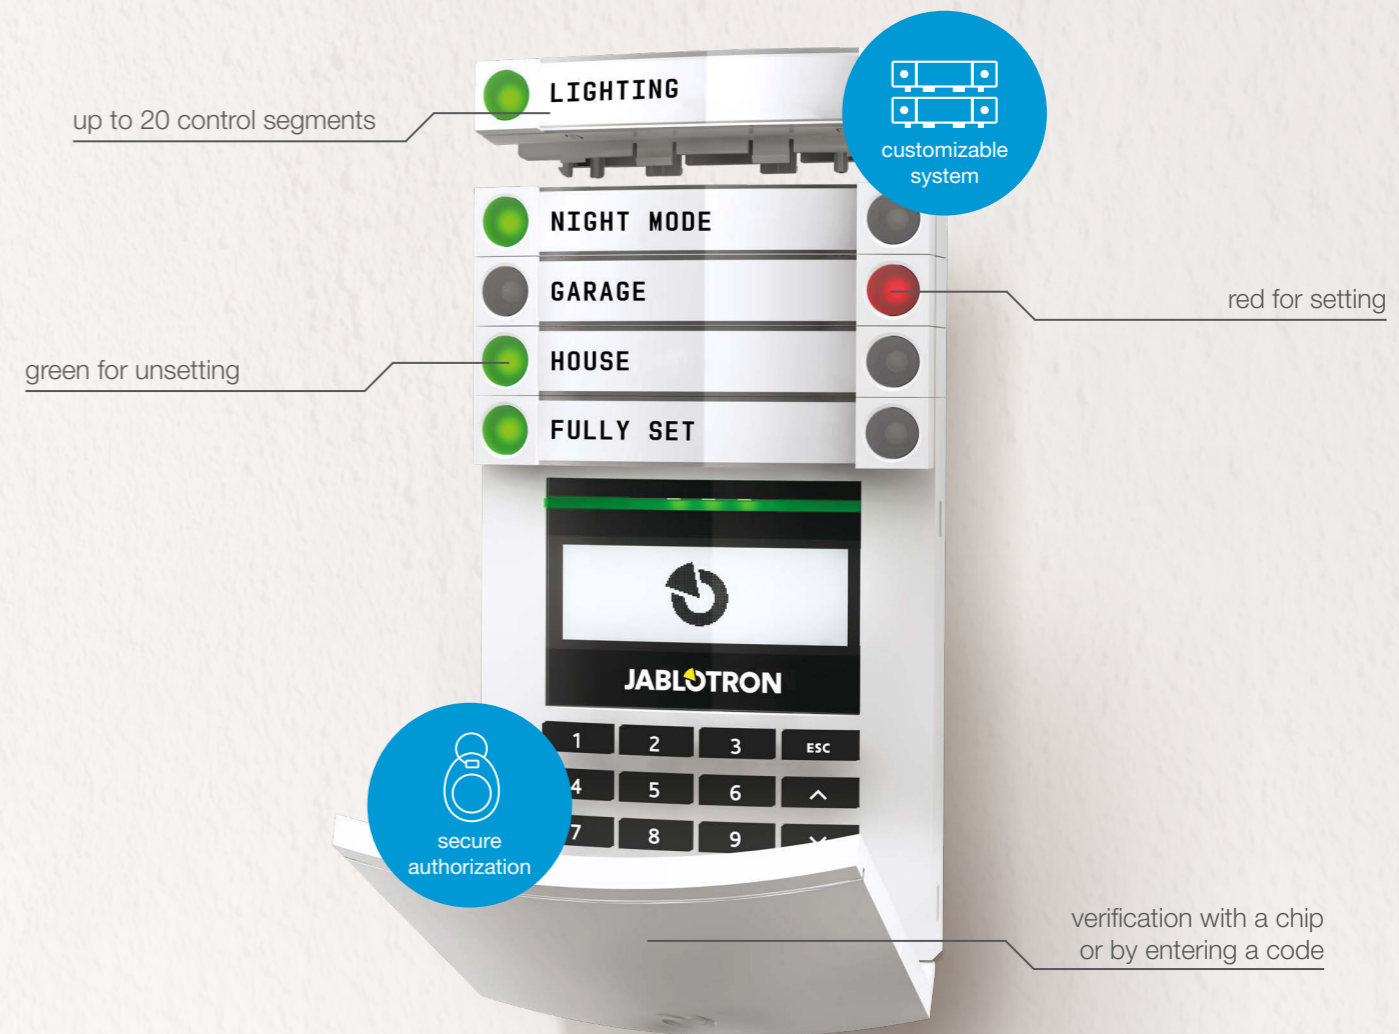

For a secure and comfortable home

The JABLOTRON 100+ alarm
with its unique MyJABLOTRON app

JABLOTRON
CREATING ALARMS

Real security and wide application range

You can employ the JABLOTRON 100+ alarm at small as well as large premises and besides security, it also provides you with smart functions. The entire system can be controlled remotely via the MyJABLOTRON app and connected to an Alarm Receiving Centre.

Four steps to security

94 thousand

People control their JABLOTRON alarms via the MyJABLOTRON app.

128 devices

You can control up to 128 devices in your house or garden thanks to the JABLOTRON 100+.

7 years

For all products, you can also get up to 5 years of extended servicing support.

Intuitive two-button control

The JABLOTRON 100+ system is so easy to control that you will manage it with your weekend shopping in your hand. All you need to do is to press the button of the respective segment and authorize yourself. If you add for instance a garage in future, the number of segments can be extended any time without problems.

Control your home in other ways

Mobile application

Smart watch

Remote control

Keep up to date from anywhere with MyJABLOTRON

No matter whether you are on holiday or in a queue in a supermarket, you can operate your alarm and all devices remotely. And if anything happens at your home, the application will inform you immediately, ideally with a video or photo on the spot.